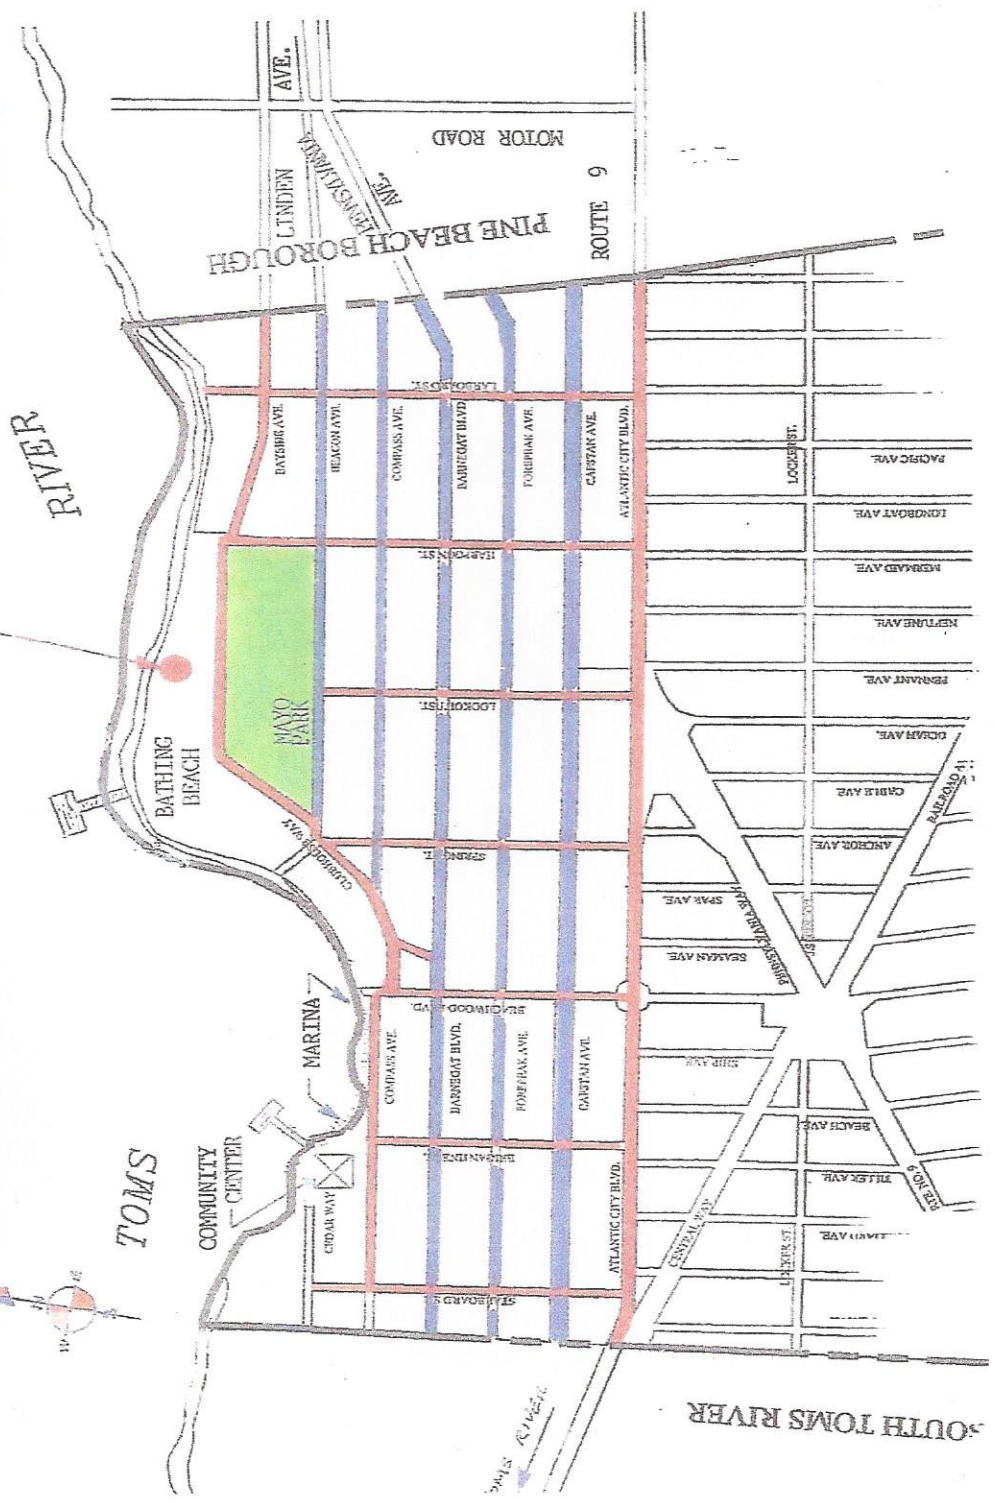

- (Compass Avenue to Club House Road, Bayside Avenue, State Highway #166 and Atlantic City Boulevard.
- (Starboard, Brigantine, Beachwood Blvd., Spring Lookout, Harpoon and Larboard Streets and Club House Road.
- (Barnegat Blvd., Forepeak Avenue, Capstan Ave., and Compass Avenue from Club House and Beacon Ave.

- NO PARKING:
- NORTH SIDE OF STREET
- PARKING ONLY:

Pine Beach Borough

RIVER

TOMS

COMMUNITY CENTER

MARINA

CLUB HOUSE

CLUB HOUSE ROAD

CLUB HOUSE AND BEACON AVE.

CLUB HOUSE

CLUB HOUSE

CLUB HOUSE

CLUB HOUSE

CLUB HOUSE

CLUB HOUSE

CLUB HOUSE

CLUB HOUSE

CLUB HOUSE

SOUTH TOMS RIVER